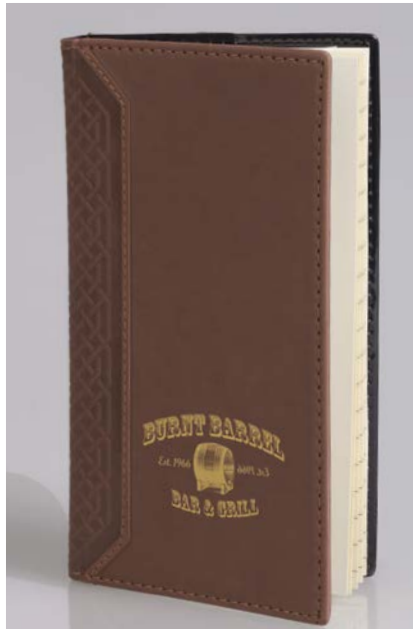

Duo Canvas Journal - WC50231

Open

Front

Back

Imprint/Impression 2.25" x 2.75" / 5,71 cm x 6,98 cm

Duo Ely Journal - WC50227

Your favorite covers with
Our New Journal Insert

Imprint/Impression 2.5" x 2" / 6,35 cm x 5,08 cm