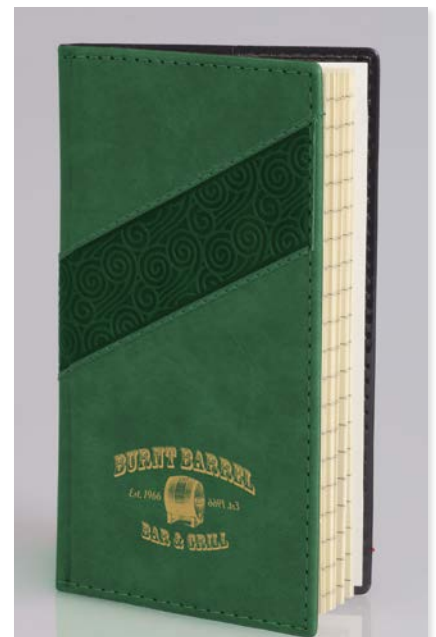

Duo Canvas Journal - WC50231

Open

Front

Back

Imprint/Impression 2.25" x 2.75" / 5,71 cm x 6,98 cm

Duo Ely Journal - WC50227

Your favorite covers with
Our New Journal Insert

Imprint/Impression 2.5" x 2" / 6,35 cm x 5,08 cm